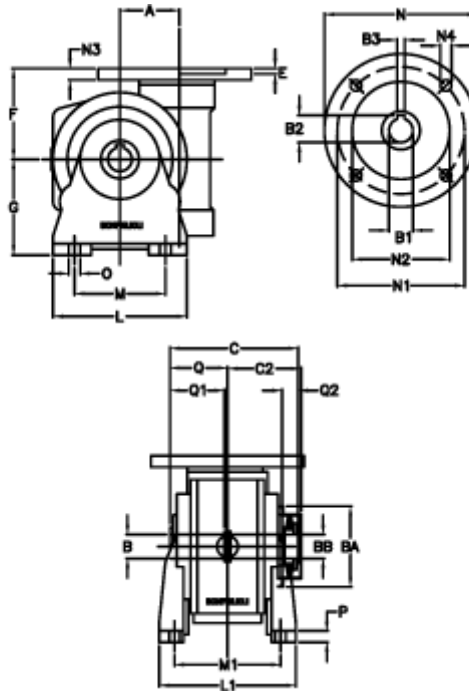

Article number: 390204901832216

Description: Worm Gear with Torque Limiter
VF 49-L1-V-18 P63B5

Measures

a	= 49.50	C2	= 63,5	M1	= 98.5	Q	= 51.0
B	= 25	Description	= VF 49V-xx-63B5	N	= 140	Q1	= 41
B1 E7	= 11	E	= 3.0	N1	= 115	Q2	= 15
B2	= 12.8	F	= 70	N2	= 95		
B3 H9	= 4	g	= 82	N3	= 10.5		
BA	= 63	L	= 110	N4	= 9,5		
BB H7	= 14	L1	= 124.0	O	= 8.5		
C	= 105	m	= 63	P	= 12		